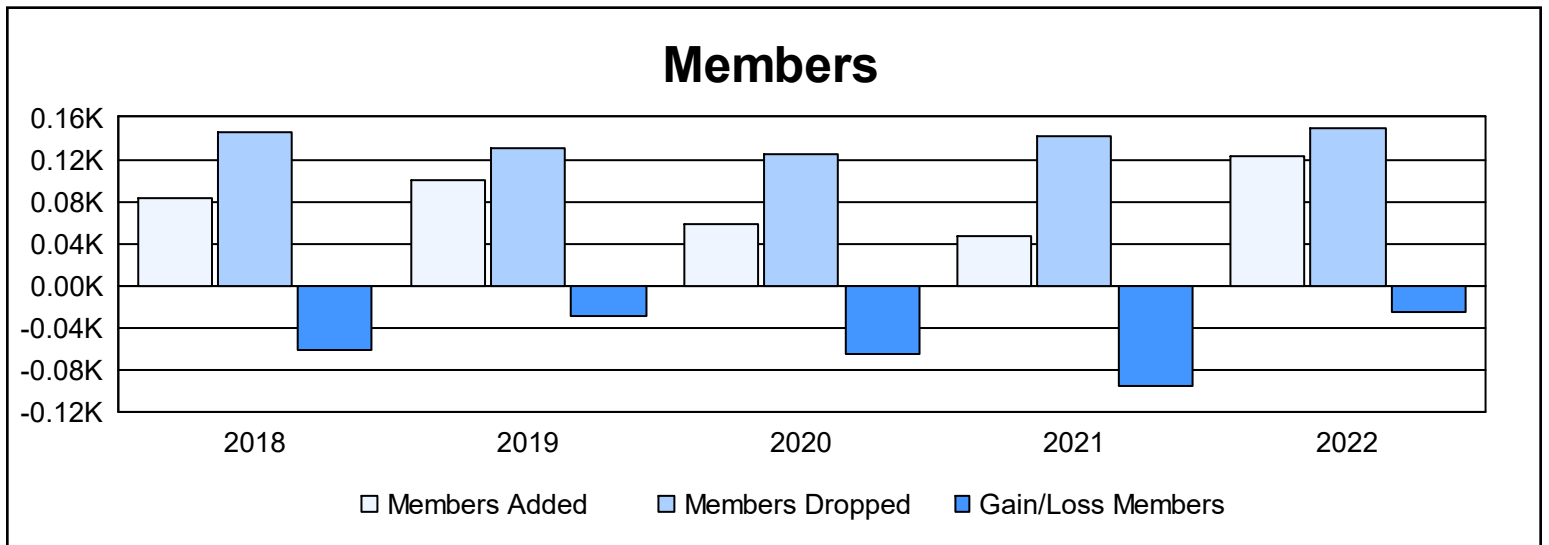

Year	New Clubs	Dropped Clubs	Gain/ Loss Clubs	New Members	Charter Members	Reinstate Members	Transfer Members	Total Member Added	Total Members Dropped	Gain/ Loss Members
2017-2018	0	1	-1	80	0	0	3	83	145	-62
2018-2019	0	1	-1	96	0	2	3	101	131	-30
2019-2020	0	1	-1	53	0	5	1	59	124	-65
2020-2021	0	4	-4	36	3	4	3	46	141	-95
2021-2022	0	1	-1	118	0	1	4	123	149	-26
<b>Average</b>	<b>0</b>	<b>2</b>	<b>-2</b>	<b>77</b>	<b>1</b>	<b>2</b>	<b>3</b>	<b>82</b>	<b>138</b>	<b>-56</b>

### Membership Composition June 2022 Cumulative