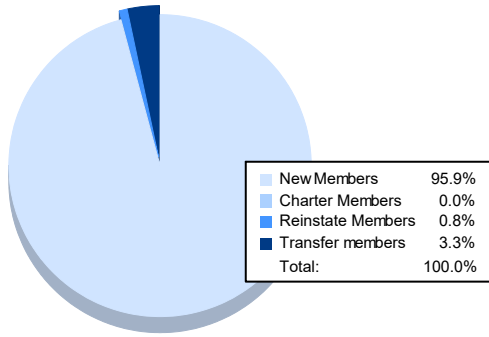

Year	New Clubs	Dropped Clubs	Gain/ Loss Clubs	New Members	Charter Members	Reinstate Members	Transfer Members	Total Member Added	Total Members Dropped	Gain/ Loss Members
2017-2018	0	1	-1	80	0	0	3	83	145	-62
2018-2019	0	1	-1	96	0	2	3	101	131	-30
2019-2020	0	1	-1	53	0	5	1	59	124	-65
2020-2021	0	4	-4	36	3	4	3	46	141	-95
2021-2022	0	1	-1	118	0	1	4	123	149	-26
<b>Average</b>	<b>0</b>	<b>2</b>	<b>-2</b>	<b>77</b>	<b>1</b>	<b>2</b>	<b>3</b>	<b>82</b>	<b>138</b>	<b>-56</b>

### Membership Composition June 2022 Cumulative