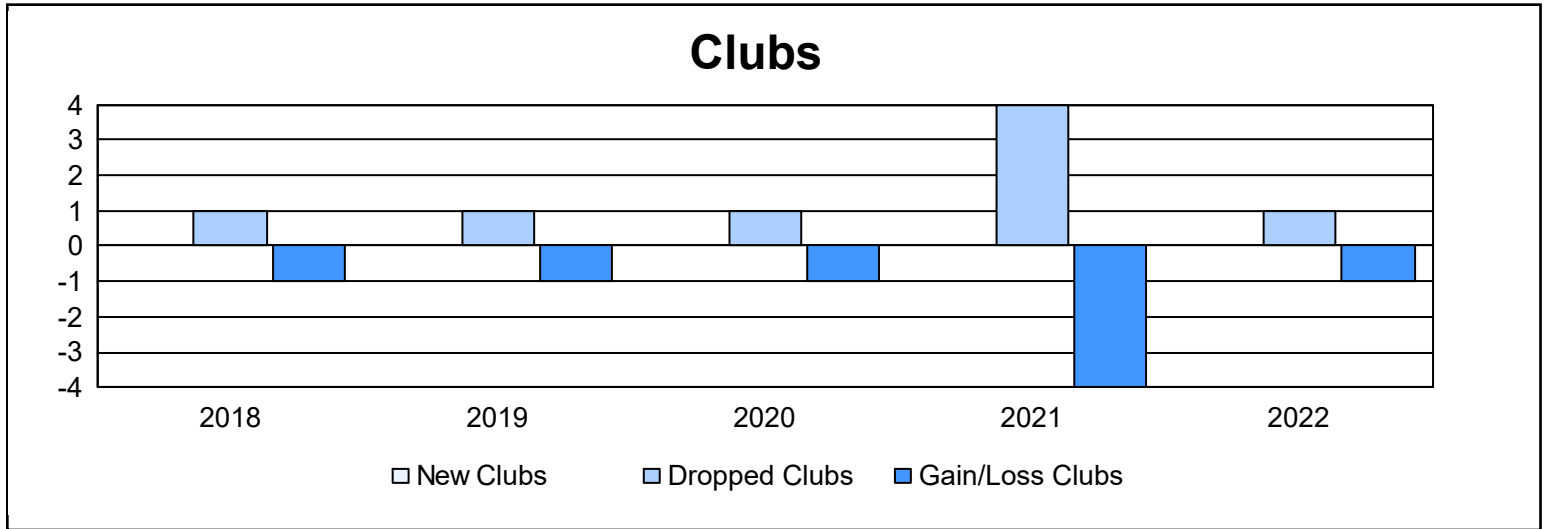

Year	New Clubs	Dropped Clubs	Gain/ Loss Clubs	New Members	Charter Members	Reinstate Members	Transfer Members	Total Member Added	Total Members Dropped	Gain/ Loss Members
2017-2018	0	1	-1	80	0	0	3	83	145	-62
2018-2019	0	1	-1	96	0	2	3	101	131	-30
2019-2020	0	1	-1	53	0	5	1	59	124	-65
2020-2021	0	4	-4	36	3	4	3	46	141	-95
2021-2022	0	1	-1	118	0	1	4	123	149	-26
<b>Average</b>	<b>0</b>	<b>2</b>	<b>-2</b>	<b>77</b>	<b>1</b>	<b>2</b>	<b>3</b>	<b>82</b>	<b>138</b>	<b>-56</b>

### Membership Composition June 2022 Cumulative